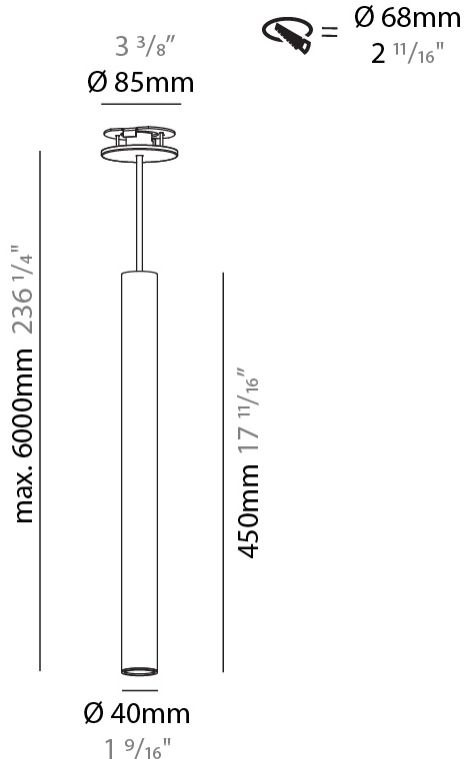

GENERAL

Series: Hangover
Subseries: Hangover Monopoint Recessed Canopy
Brand: Prolicht
Division: Architectural
Mounting Type: Suspension
Mounting Location: Ceiling
Subcategory: Pendant

PHYSICAL

Shape: Cylinder
Diameter (mm): 40
Diameter (in): 1 9/16
Height (mm): 450
Height (in): 17 11/16
Max. Overall Height (mm): 2450
Max. Overall Height (in): 96 7/16
Light Distribution: Downlight
Diffuser: Shine Ring 0-6
Fixture Finish: SSR / BKV / CWI / CRY / HAB / UFT / ITA / RUA / FTG / MYG / LOD / PUS / FRO / FUP / KIA / POP / BLS / SPG / MEY / GOH / GUM / CHC / COM / ABZ / JAG / OBR / MOS / ROR
Fixture Material: Aluminum
Cable Details: 2000mm / 6000mm Cable in White / Black / Orange / Red
Cut-out Measurements: 68mm / 2 11/16"

ELECTRICAL

Lamp Type: LED (Zhaga Standard)
Input Wattage (W): 10.9
Total Output Wattage (W): 9
Dimming: Non-Dimmable
Driver Included: Yes
Driver Location: Integrated
Driver Type: Constant Current
Driver Class: Class 2
Input Voltage (V): 120
Constant Current (MA): 500
Upon Request: Remote: 0-10Vdc dimming / Phase dimming 120Vac

LED

Number of LEDs: 1
Color Temperature (°K): 2700 / 3000 / 4000
Max. Delivered Lumen (lm): 842
CRI: >90 CRI
Lamp Life (hrs): 50000
Upon Request: ***3500K available in minimum quantities (larger quantities upon request)

OPTICAL

Reflector°: 40 / 50

RATINGS AND CERTIFICATIONS

Certified By: Certified for North American Standards
IP rating: IP20